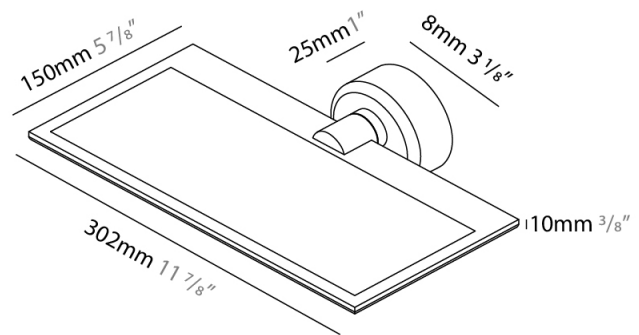

GENERAL

Series: GiuUp
 Subseries: GiuUp 1
 Brand: Icône
 Division: Design
 Mounting Type: Surface
 Mounting Location: Wall
 Subcategory: Ambient

PHYSICAL

Shape: Rectangle
 Length (mm): 302
 Length (in): 11 7/8
 Width (mm): 150
 Width (in): 5 7/8
 Light Distribution: Direct / Indirect
 Fixture Finish: WHI / BLK / DGY
 Fixture Material: Aluminum
 Cable Details: 800mm / 31 1/2"

GENERAL

Series: GiuUp
 Subseries: GiuUp Single
 Brand: Icone
 Division: Design
 Mounting Type: Surface
 Mounting Location: Wall
 Subcategory: Ambient

PHYSICAL

Shape: Rectangle
 Length (mm): 302
 Length (in): 11 7/8
 Width (mm): 150
 Width (in): 5 7/8
 Light Distribution: Direct / Indirect
 Fixture Finish: WHI / BLK / DGY
 Fixture Material: Aluminum

OPTICAL

RATINGS AND CERTIFICATIONS

Certified By: Certified for North American Standards
 IP rating: IP20

Ø108mm 4 1/4"

J-Box Cover Plate included

GIUUP SINGLE SURFACE

D43029-

PROJECT

GENERAL

Series: GiuUp
 Brand: Icone
 Division: Design
 Mounting Type: Surface
 Mounting Location: Wall
 Subcategory: Ambient

PHYSICAL

Shape: Rectangle
 Length (mm): 302
 Length (in): 11 7/8
 Width (mm): 150
 Width (in): 5 7/8
 Light Distribution: Direct / Indirect
 Fixture Finish: WHI / BLK / DGY
 Fixture Material: Aluminum
 Cable Details: 800mm / 31 1/2"